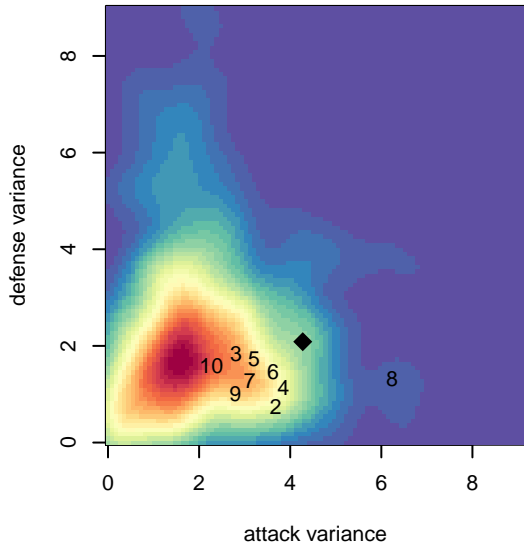

## Seattle Celtic White B04

Seattle Celtic  
 Seattle, WA  
 B04 total strength=1047  
 attack=3.15 defense=1.76  
 fall league = PSPL Classic 2 – West U14  
 spr league = Spr PSPL – '04 Classic 1 – West I

**attack and defense variance (black dot)  
relative to other teams  
and top 10 in region**

**attack and defense rating  
relative to others at age  
and all opponents in last 13 months**

**Performance relative to 13 month average**