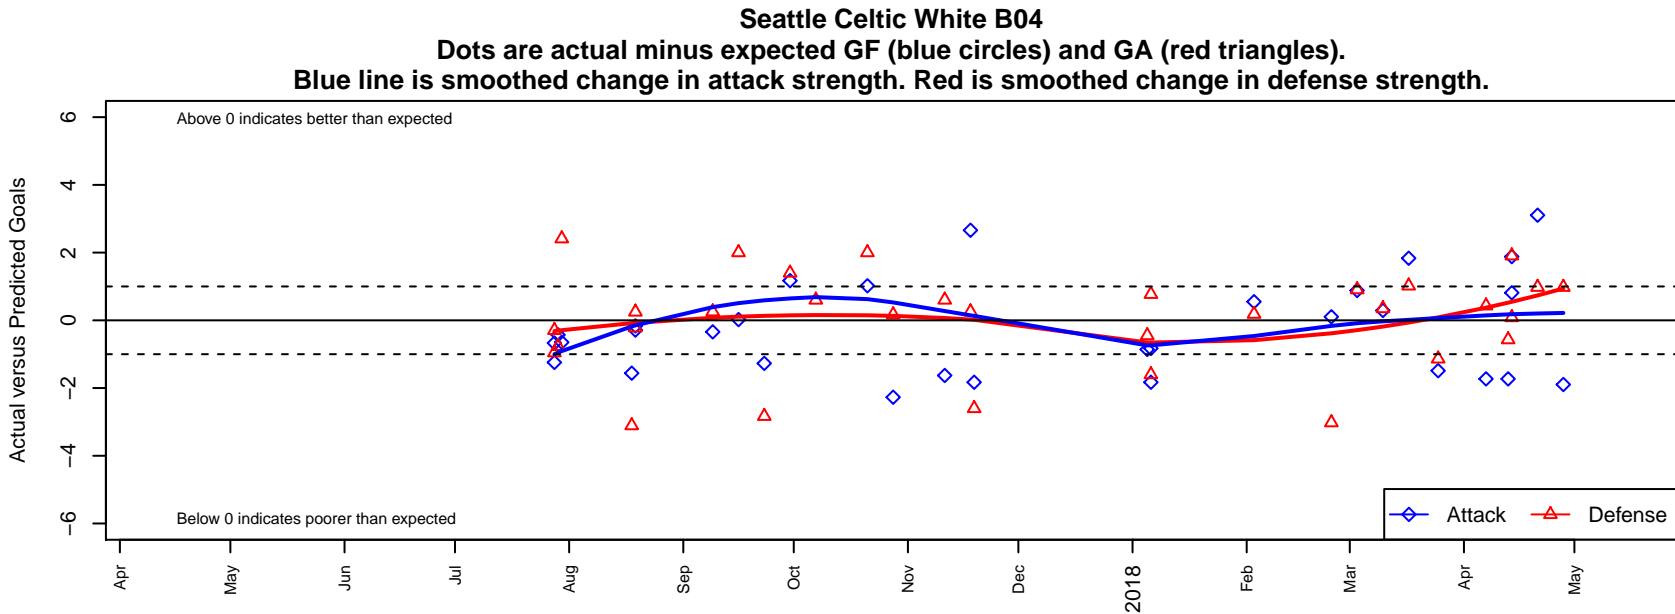

## Seattle Celtic White B04

Seattle Celtic  
 Seattle, WA  
 B04 total strength=1047  
 attack=3.15 defense=1.76  
 fall league = PSPL Classic 2 – West U14  
 spr league = Spr PSPL – '04 Classic 1 – West I

**attack and defense variance (black dot)  
relative to other teams  
and top 10 in region**

**attack and defense rating  
relative to others at age  
and all opponents in last 13 months**

**Performance relative to 13 month average**