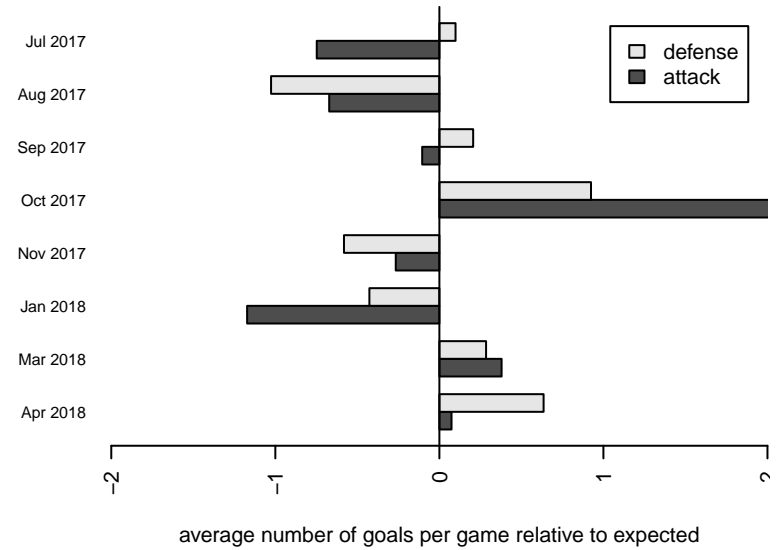

Performance relative to 13 month average