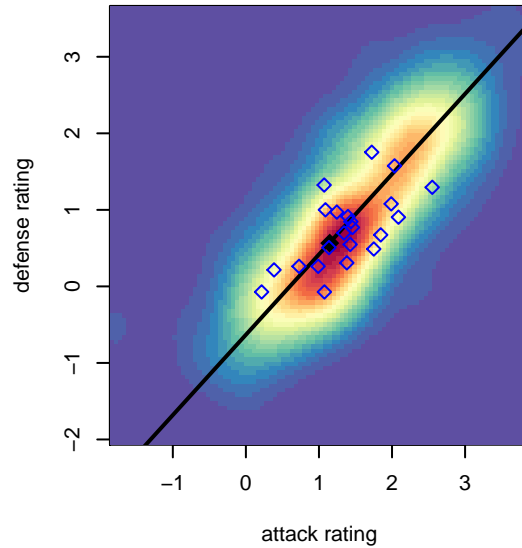

## Seattle Celtic White B04

Seattle Celtic  
 Seattle, WA  
 B04 total strength=1047  
 attack=3.15 defense=1.76  
 fall league = PSPL Classic 2 – West U14  
 spr league = Spr PSPL – '04 Classic 1 – West I

alt names used:  
 Seattle Celtic B04 White  
 Seattle Celtic B04 White  
 Seattle Celtic B04 White  
 Seattle Celtic B04 White  
 Seattle Celtic B04 White  
 SEATTLE CELTIC B04 WHITE (WA)

Venues played:  
 2017 Crossfire Select U14 Gold  
 2017 Xtreme Cup BU14 Silver  
 2017 PSPL Classic 2 – West U14  
 2017 PacNW Winter Classic 2004 Premier 2  
 2017 Spr PSPL – '04 Classic 1 – West U14  
 2017 WA Cup U14 Bronze U14

**attack and defense variance (black dot)  
relative to other teams  
and top 10 in region**

**attack and defense rating  
relative to others at age  
and all opponents in last 13 months**

**Performance relative to 13 month average**