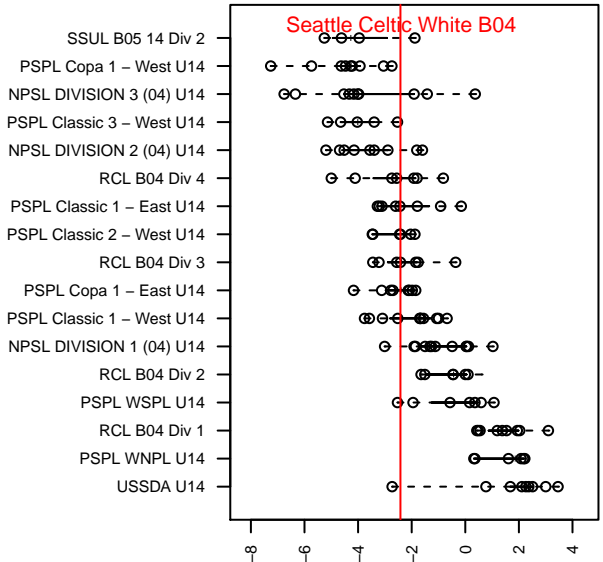

## Seattle Celtic White B04

Seattle Celtic  
 Seattle, WA  
 B04 total strength=1047  
 attack=3.15 defense=1.76  
 fall league = PSPL Classic 2 – West U14  
 spr league = Spr PSPL – '04 Classic 1 – West I

alt names used:  
 Seattle Celtic B04 White  
 Seattle Celtic B04 White  
 Seattle Celtic B04 White  
 Seattle Celtic B04 White  
 Seattle Celtic B04 White  
 SEATTLE CELTIC B04 WHITE (WA)

Venues played:  
 2017 Crossfire Select U14 Gold  
 2017 Xtreme Cup BU14 Silver  
 2017 PSPL Classic 2 – West U14  
 2017 PacNW Winter Classic 2004 Premier 2  
 2017 Spr PSPL – '04 Classic 1 – West U14  
 2017 WA Cup U14 Bronze U14

**attack and defense variance (black dot)  
relative to other teams  
and top 10 in region**

**attack and defense rating  
relative to others at age  
and all opponents in last 13 months**

**Performance relative to 13 month average**